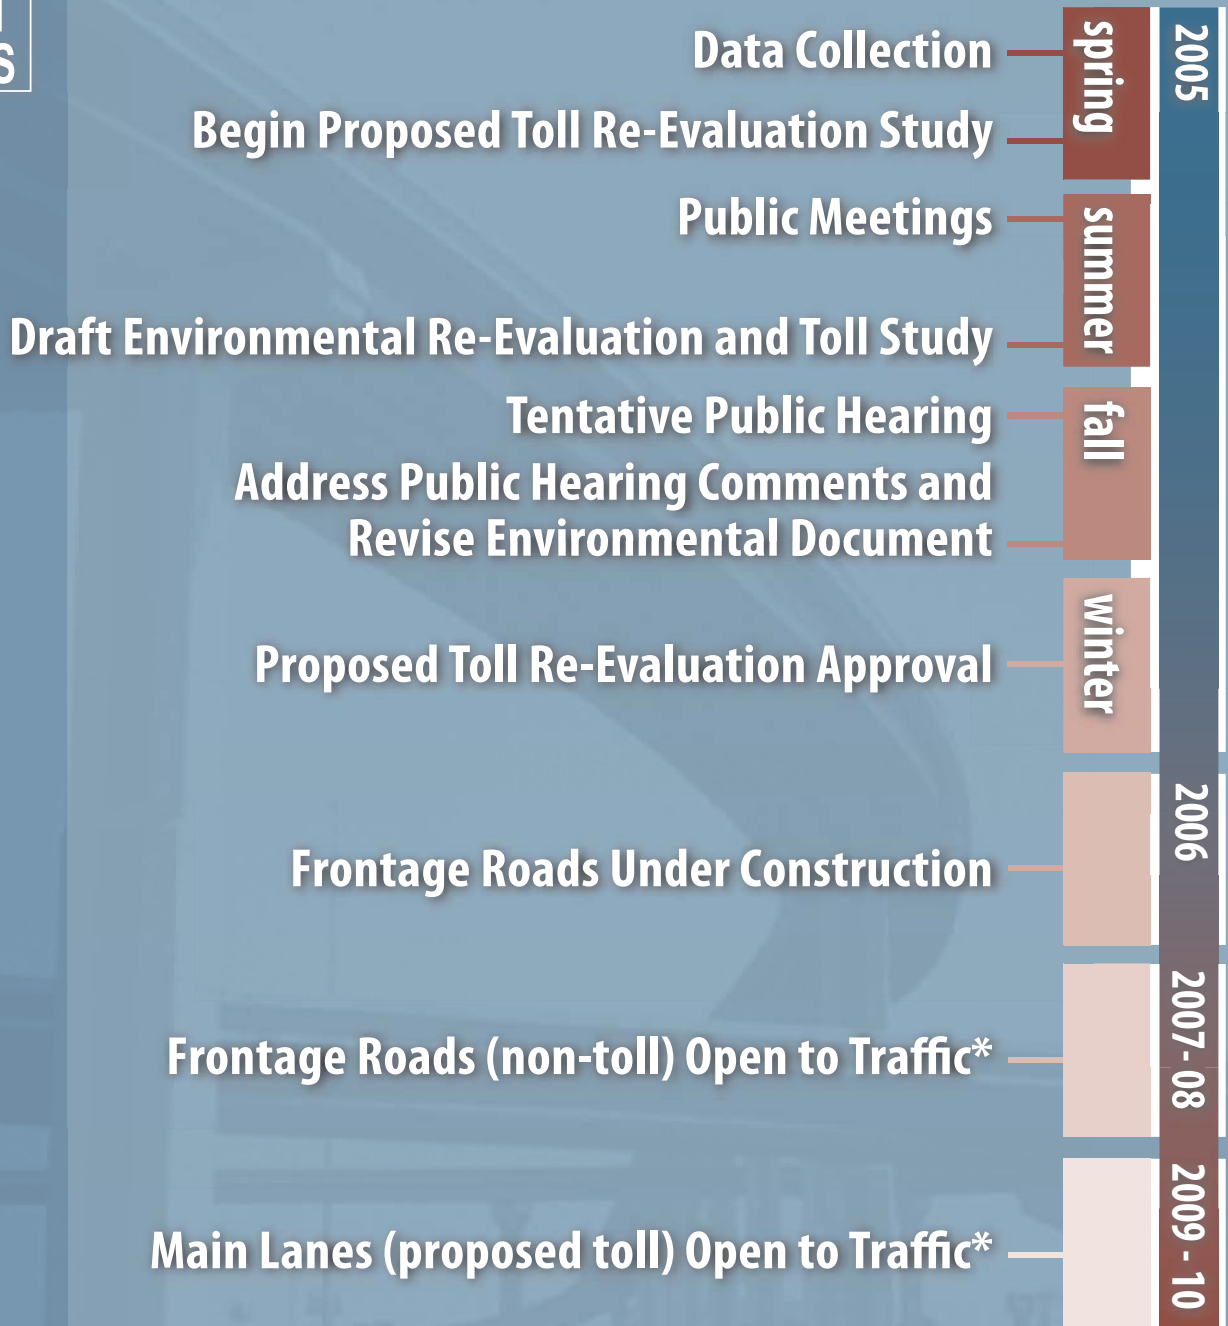

P R O J E C T T I M E L I N E

161
TEXAS

* Tentative Dates - Subject to Change.

HNTB

www.keepitmovingdallas.com